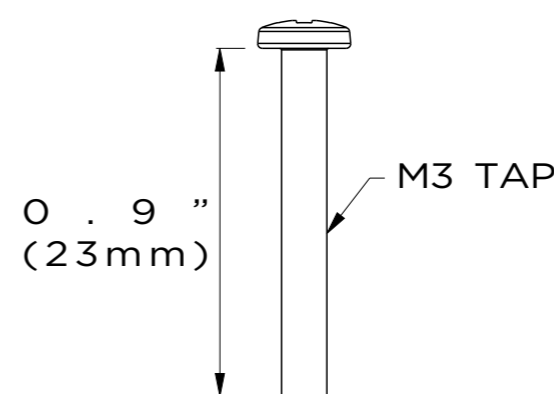

Screw size	Compatible camera	Installation Option
23mm screws	DWC-VA models DWC-MVA models DWC-MPVA models	Installation option A
20mm screws	DWC-MV8 and DWC-MPV8 models DWC-MVC and DWC-MPVC models DWC-PVF and DWC-PPVF models DWC-MF and DWC-MPF models	Installation option A
35mm screws	DWC-MVD and DWC-MPVD models, <b>screws are included with the camera.</b>	Installation option B

SCREW 2EA

SCREW 2EA

SCREW 2EA

DATE	SCALE	MATERIAL	TYPE
06/2022		Aluminum	Fixed
		DESCRIPTION DWC-VFJUNCW Junction box for white IP vandal dome cameras	