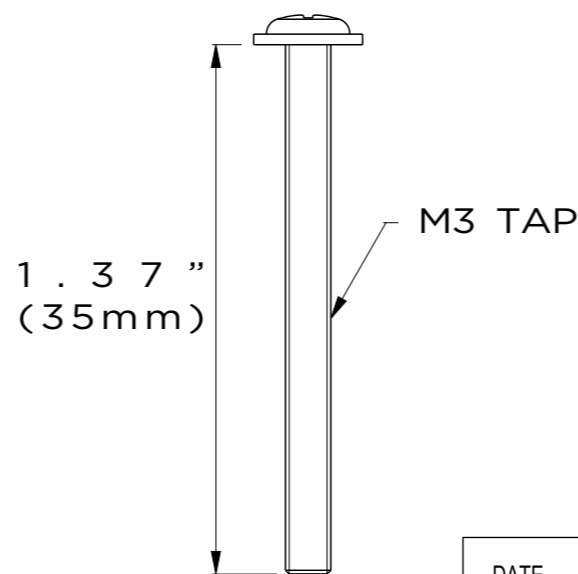

Screw size	Compatible camera	Installation Option
23mm screws	DWC-VA models DWC-MVA models DWC-MPVA models	Installation option A
20mm screws	DWC-MV8 and DWC-MPV8 models DWC-MVC and DWC-MPVC models DWC-PVF and DWC-PPVF models DWC-MF and DWC-MPF models	Installation option A
35mm screws	DWC-MVD and DWC-MPVD models, <b>screws are included with the camera.</b>	Installation option B

SCREW 2EA

SCREW 2EA

SCREW 2EA

DATE	SCALE	MATERIAL	TYPE
06/2022		Aluminum	Fixed
		DESCRIPTION DWC-VFJUNCW Junction box for white IP vandal dome cameras	