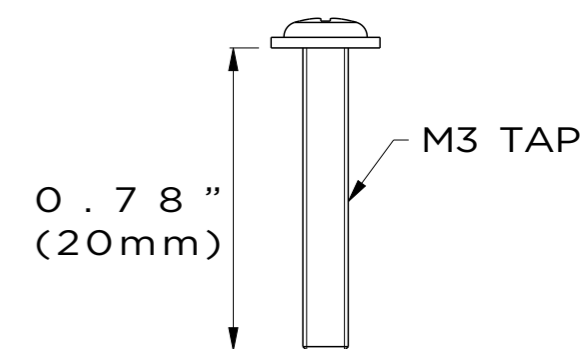

Screw size	Compatible camera	Installation Option
23mm screws	DWC-VA models DWC-MVA models DWC-MPVA models	Installation option A
20mm screws	DWC-MV8 and DWC-MPV8 models DWC-MVC and DWC-MPVC models DWC-PVF and DWC-PPVF models DWC-MF and DWC-MPF models	Installation option A
35mm screws	DWC-MVD and DWC-MPVD models, <b>screws are included with the camera.</b>	Installation option B

SCREW 2EA

SCREW 2EA

SCREW 2EA

DATE	SCALE	MATERIAL	TYPE
06/2022		Aluminum	Fixed
		DESCRIPTION DWC-VFJUNCW Junction box for white IP vandal dome cameras	