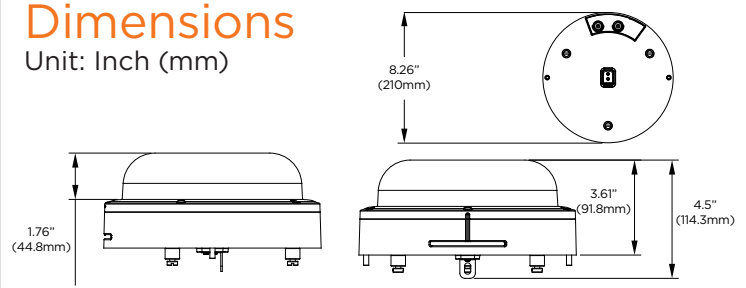

Dimensions

Unit: Inch (mm)

Summary

This NDAA/TAA-compliant MEGAPIX® 20MP multi-sensor configurable panoramic camera that reduces total system cost by providing four video streams in one housing and installation. The four (4) lens modules can be placed in five (5) positions on a magnetic track. A mounting access is sold separately and is needed to complete the camera's installation.

Features

- 4x 5MP sensors (20MP) at real-time 30fps
- Star-Light Plus™ color in near-total darkness technology
- 4x vari-focal p-iris lens with motorized zoom and autofocus for complete remote lens control and focused image any time
- 3-axis gimbal for wide range lens positioning
- 360° and 180° flexible panoramic view IP camera
- Four cameras in one installation
- Flexible sensor positioning on a magnetic base
- True Wide Dynamic Range (WDR) for clear images in challenging light
- Simultaneous streaming and multiple codec options for smart bandwidth management
- Smart DNR™ 3D digital noise reduction reduces noise and ghosting for motion in low-light environments.
- Two-way audio for direct communication between the monitoring station and the camera's location
- Local SD card slot for local recording in case of network loss
- Alarm sensor input and relay output for access control integration
- Web server built-in for easy camera management from any browser
- High-power PoE and DC12V for single cable simplified installation (PoE injector included)
- NDAA/TAA compliant for federal and government projects
- IP67- and IK10-rated camera housing built to last
- 5 year warranty