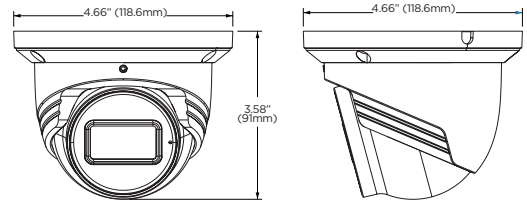

Mounting accessories (Optional)

Dimensions

unit: Inch (mm)

Specifications

IMAGE	
Image sensor	5MP 1/2.7" CMOS
Total pixels	2592 (H) x 1944 (V)
Minimum scene illumination	0.0 lux (B/W)
S/N ratio	50dB
LENS	
Focal length	2.8mm, F1.0
Lens type	Fixed lens
Field of view (FoV)	94.8°
IR distance	2 white light LEDs, 98ft range
I/O	
Audio in / out	1 audio input and 1 microphone built-in
Audio compression	G.711A / U
OPERATIONAL	
Shutter mode	Auto, manual
Shutter speed	1/30s - 1/100000s
Auto gain control	Auto
Day / night	Auto, day (color), night (B/W), schedule
Smart DNR™ 3D digital noise reduction	3D DNR
Wide dynamic range (WDR)	True WDR low, middle, high
Wide dynamic range (WDR) dB	120dB
Privacy zone	4 programmable privacy masks
Camera analytics	Line crossing, perimeter intrusion, video tampering detection (scene change, video blur, abnormal color detection), object classification (differentiate humans from objects)
Backlight compensation (BLC)	Yes
De-Fog	Yes
Mirror and flip	Yes
Alarm notifications	Notifications via email or FTP server
Memory slot	Micro SD / SDHC / SDXC card up to 256GB (card not included)
NETWORK	
LAN	802.3 compliance 10/100 LAN
Video compression type	H.265, H.264, MJPEG
Resolution	Main stream: 5MP, 4MP, 2K, 3MP, 2.1MP/1080p, 720p (60Hz: 1 - 30fps; 50Hz: 1-25fps)
	Sub-stream: 720P, D1, CIF, 480i/240 (60Hz: 1 - 30fps; 50Hz: 1-25fps)
	Third stream: D1, CIF, 480i/240 (60Hz: 1 - 30fps; 50Hz: 1-25fps)
	(60Hz: 1 - 30fps; 50Hz: 1-25fps)
Frame rate	Up to 30fps at all resolutions
Video bitrate	64 Kbps - 8 Mbps
Bitrate control	Multi-streaming CBR/VBR at H.264/ H.265 (controllable frame rate and bandwidth)
Streaming capability	Dual-stream at different rates and resolutions
IP	IPv4, IPv6
Protocol	UDP, IPv4, IPv6, DHCP, NTP, RTSP, RTP, RTCP, ICMP, IGMP, PPPoE, DDNS, SMTP, FTP, SNMP, HTTP, 802.1x, UPnP, HTTPs, QoS
Security	IP filtering, MAC filtering, authentication (ID/PW), SSL/TSL
ONVIF conformance	Yes
Web viewer	OS: Windows® Browser: Internet Explorer
Video management software	DW Spectrum® IPVMS
ENVIRONMENTAL	
Operating temperature	-22°F - 140°F (-30°C - 60°C)
Operating humidity	0-95% RH (non-condensing)
IP rating	IP67-rated
Other certifications	FCC, CE, ROHS, POE, ONVIF
ELECTRICAL	
Power requirement	DC 12V, PoE IEEE 802.3af Class 3. (Adapter not included)
Power consumption	7W
MECHANICAL	
Material	Metal turret housing
Dimensions	4.66" x 3.58" (118.6 x 91 mm)
Weight	1.01 lb (0.46 kg)
Warranty	5 year warranty